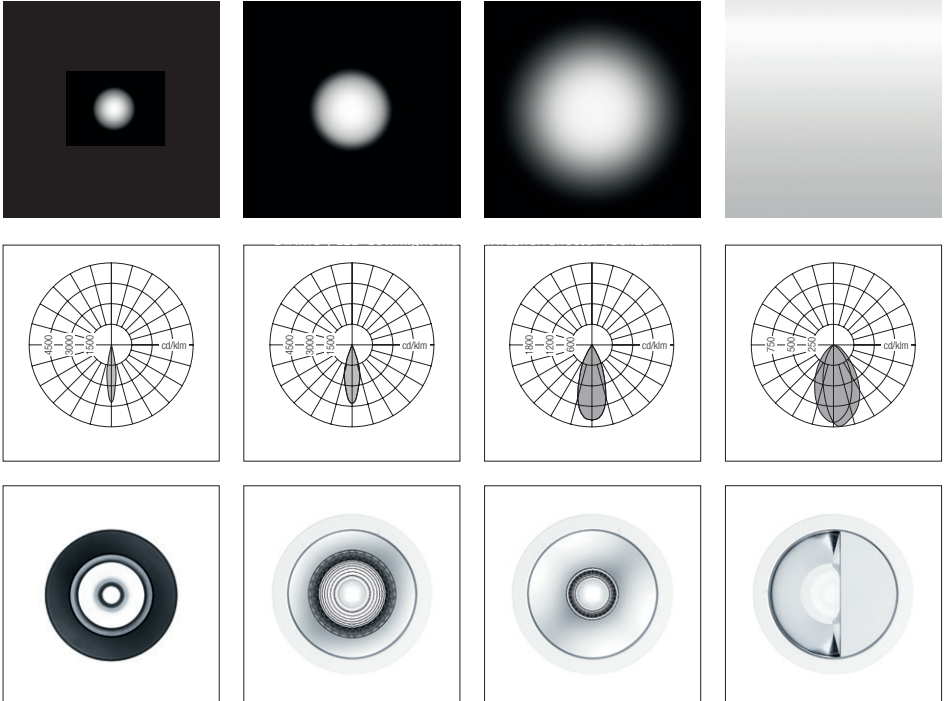

DIAMO

LIGHT BEAM FEATURES

Thanks to reflectors with different light beam features – spot, flood, wideflood and wallwasher – for fixed and swivelling downlights, well as spotlights, the DIAMO luminaire series offers an outstanding range of options for holistic lighting concepts with a uniform design language.

The spot variant puts the focus on individual objects with a narrow light distribution of 15 degrees. A glass lens with an anti-glare tube is used instead of a reflector. Vertical surfaces are evenly illuminated with the wallwasher version.

DIAMO beam angles

Spot 15°
(only for DIAMO MD)

Flood 30°

Wideflood 47°

Wallwasher 72°