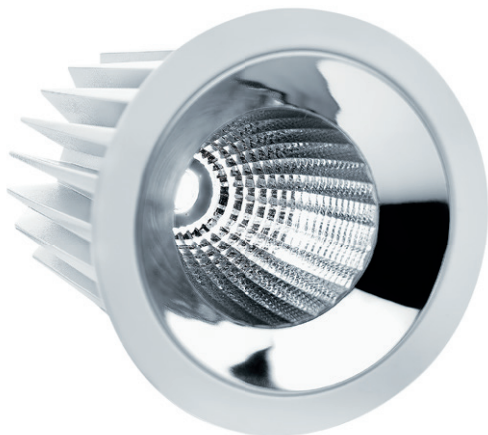

DIAMO | with flood reflector

The essence of brilliant lighting

DIAMO incorporates unique lighting technology developed jointly with experts at Bartenbach GmbH is a highlight in the world of miniaturized recessed luminaires: intelligently designed reflectors ensure accurate light distribution by the high-power and efficient LED modules, without any spill light, as well as perfect glare control. The result: high-intensity pinpoint accent lighting with excellent lighting quality and maximum brilliance. DIAMO combines all these features in an extremely compact design, thus providing for new creative freedom in numerous indoor applications.

DIAMO is a real diamond among LED downlights, enhancing both prestigious and functional areas in offices, setting goods in shops and retail areas brilliantly and powerfully center stage, as it is ideally suited for use in hotels – from reception areas to hotel rooms.