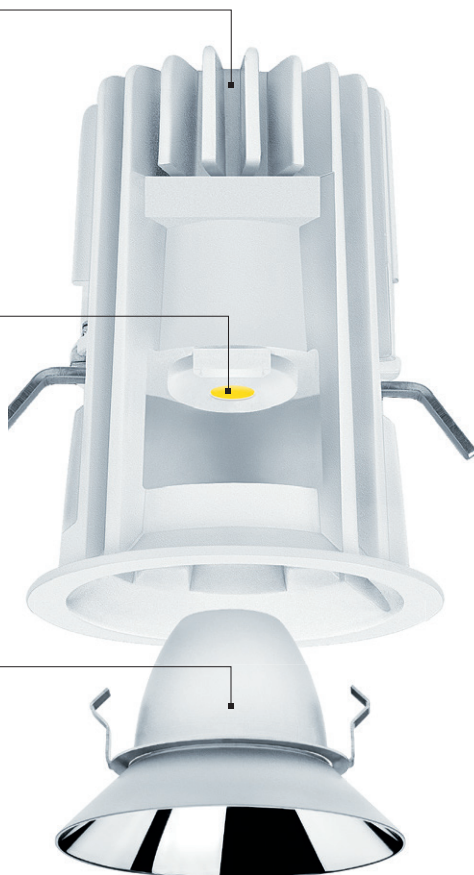

DIAMO R68 downlight

COMPACT PRECISION

Light module

The high-quality housing made of die-cast aluminium ensures excellent heat dissipation based on optimized thermal management, which allows the use of high-output LED modules despite the extremely compact design.

White

LED

Extremely powerful and efficient LED modules produce a luminous flux of up to 1400 lumens – for pinpoint accent lighting and excellent lighting quality, even in high rooms.

Fitting

The DIAMO downlight is installed easily and securely in the ceiling using two screw fixing mechanisms.

Reflectors

Intelligently designed reflectors made of super pure aluminium distribute the light with unique precision, providing for maximum brilliance and perfect glare control.

DIAMO | LED-downlight with flood reflector | scale 1:1