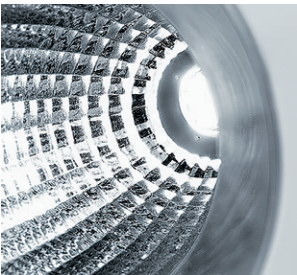

Autohaus Schweiger, Reutte | AT

Architects: Helmut Schweiger, Bernd Müller (archtirol), Tirol | AT

Electrical design: systech-solution GmbH, Reutte | AT

Electrical installation: Elektro Entstrasser and Elektrizitätswerke Reutte, Reutte | AT