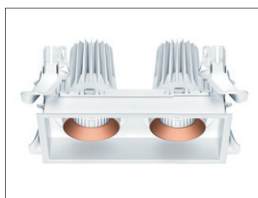

DIAMO MD gimbal (square/ rectangular/single round)

Modular system of pivot and swivel-mounted downlights in a square or round mounting frame (for one luminaire) or a rectangular mounting frame (for two to three luminaires).

Size (CCO)*

□ 4" | □ 4" x 8" | □ 4" x 12"
180° rotatable | 2 x 20° swivelling

Lumen Values

Max 1400 lm (see spec sheet)

Beam Angles

Spotlight (15°)
Flood (30°)
Wideflood (47°)

Finishes**

Light module: White
Reflector: White | Black
Frame: White | Black

Housing

with frame