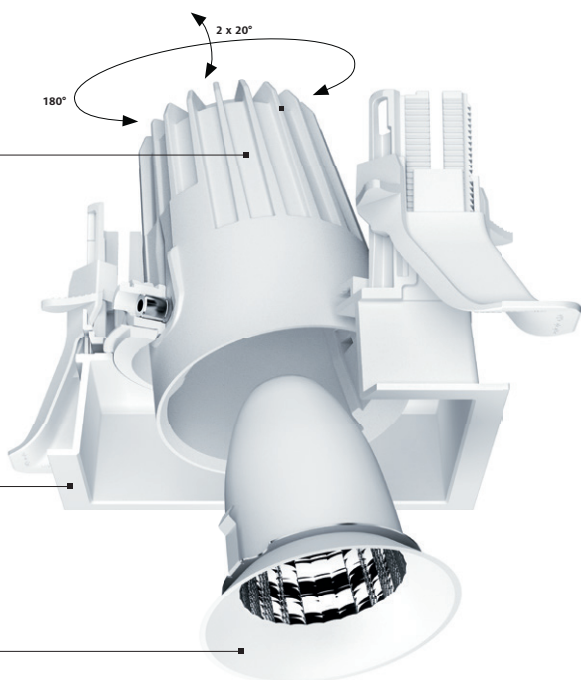

DIAMO MD gimbal

PERSONALIZE WITH COLOR AND LIGHT

Lighting module *

Each lighting head can be rotated individually by 180 degrees and swivelled by 2 x 20 degrees – and always remains concealed in the ceiling. Subsequent replacement is also possible, as the lighting head is inserted into the fitting frame from below.

White

Fitting frame*

The variety of designs ranges from models with and without frames to round or square models for one light head or rectangular models for integrating two or three light heads. The flexible mounting concept makes it possible to fit the light heads in all frame variants with a simple click.

White | Black

Reflectors

Intelligently designed reflectors made of high-purity aluminium direct the light with unique precision, offering both maximum brilliance and perfect glare control. Thanks to the modular design, lighting heads and reflectors can be combined together in any color. The excellent lighting effect remains constantly at the highest level.

White* | Black* | Copper | Brass

DIAMO MD gimbal | Flood | Reflector White | M 1:1

*Standard finishes for light module, reflectors, and frames. Call factory for other selections.